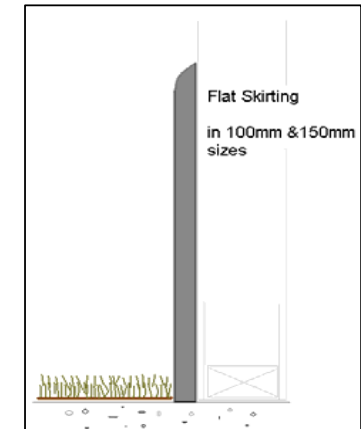

Reference Chart for Nuplex PVC Skirting & Trims

Please keep this chart for ready reference of skirting trims stocked by Nuplex.

Type	Coil / Length	Coils per carton.*	Colours: Other colours may be ordered in upon request
100mm CBS Cove Base/ Featheredge	15m	3	Black, Light grey, Dark Grey, Blue grey, Beige, Bamboo Beige
100mm Flat	30m	3	Black, Light grey, Dark Grey, Blue grey, Beige
150mm CBS Cove Base / Featheredge	15m	2	Black, Light Grey, Dark Grey, Blue Grey
150mm Flat	30m	2	Black, Dark Grey, Blue grey, Beige
Wallcapping	15m	8	Black, Light Grey, Dark Grey, Blue Grey
2mm Tile Trim	15m	8	Black
3mm Tile trim	15m	8	Black
5mm Tile Trim	15m	8	Black
Stairnosing	2.7m	10	Black 2.7m
Nosings Black 3.15 Lm	3.15m	10	83 x 25mm
	3.15m	10	64 x 32mm
	3.15m	10	44 x 32mm
	3.15m	10	57 x 25mm
	3.15m	10	75 x 32mm
	3.15m	10	76 x 64mm
Flexicove cove former	2m	ea	19mm, 28mm, 38mm
Nuplex 5.2mm Aluminium cove strip	2.4m	ea	Mill finish
Cove Fillet 20mm	15m	7	Black
Cove Fillet 32mm	15m	5	Black
Handrail 40mm	15m	per m	Black
Handrail 50mm	15m	per m	Black, Brown
E-Cap insert	33m	per m	Black, Bamboo Beige, Blue-grey, Brown, Charcoal
Carpet PVC Reducer Strip	2.44m	ea	Dusk Beige, Gold, light grey, Mushroom
			Brown, Charcoal, Grey
C7 Floor / wall vinyl capping	2.5m	ea	Black, White

* For indicative purposes only. Sold per coil / unit.

Other trims available on request.

nuplex
Construction Products

www.nuplexconstruction.co.nz

Free phone: 0508-882288

Free fax: 0508-553344

Jan 2008