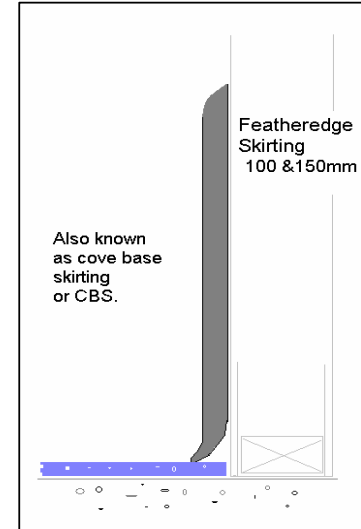

Reference Chart for Nuplex PVC Skirting & Trims

Please keep this chart for ready reference of skirting trims stocked by Nuplex.

Type	Coil / Length	Coils per carton.*	Colours: Other colours may be ordered in upon request
100mm CBS Cove Base/ Featheredge	15m	3	Black, Light grey, Dark Grey, Blue grey, Beige, Bamboo Beige
100mm Flat	30m	3	Black, Light grey, Dark Grey, Blue grey, Beige
150mm CBS Cove Base / Featheredge	15m	2	Black, Light Grey, Dark Grey, Blue Grey
150mm Flat	30m	2	Black, Dark Grey, Blue grey, Beige
Wallcapping	15m	8	Black, Light Grey, Dark Grey, Blue Grey
2mm Tile Trim	15m	8	Black
3mm Tile trim	15m	8	Black
5mm Tile Trim	15m	8	Black
Stairnosing	2.7m	10	Black 2.7m
Nosings Black 3.15 Lm	3.15m	10	83 x 25mm
	3.15m	10	64 x 32mm
	3.15m	10	44 x 32mm
	3.15m	10	57 x 25mm
	3.15m	10	75 x 32mm
	3.15m	10	76 x 64mm
Flexicove cove former	2m	ea	19mm, 28mm, 38mm
Nuplex 5.2mm Aluminium cove strip	2.4m	ea	Mill finish
Cove Fillet 20mm	15m	7	Black
Cove Fillet 32mm	15m	5	Black
Handrail 40mm	15m	per m	Black
Handrail 50mm	15m	per m	Black, Brown
E-Cap insert	33m	per m	Black, Bamboo Beige, Blue-grey, Brown, Charcoal
Carpet PVC Reducer Strip	2.44m	ea	Dusk Beige, Gold, light grey, Mushroom
			Brown, Charcoal, Grey
C7 Floor / wall vinyl capping	2.5m	ea	Black, White

* For indicative purposes only. Sold per coil / unit.

Other trims available on request.

nuplex
Construction Products

www.nuplexconstruction.co.nz

Free phone: 0508-882288

Free fax: 0508-553344

Jan 2008