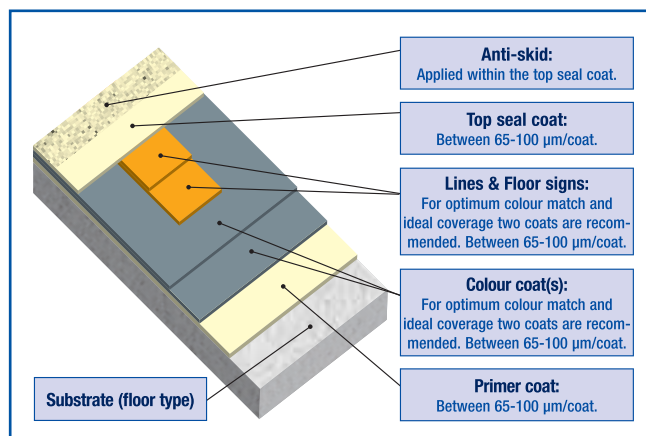

RapidShield™ Floor coating systems

Various floor coatings are available: numerous colours and thicknesses as well as other appearances. Substrate normally means clean and dry concrete, but RapidShield™ can be applied to other, existing floor types.

Dust seal system

Standard clear system

**Special options for clear system:
Lines and Floor Signs**

Standard colour system

Special options
for colour system:
Lines, Floor Signs
and Anti-skid

High Build clear system

Special options for
High Build clear system:
For uneven floors

High Build colour system