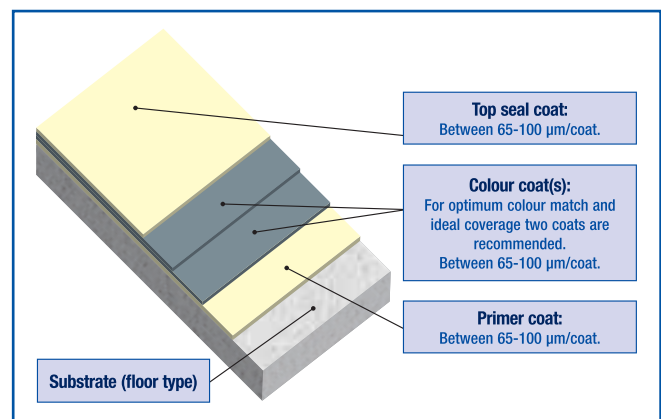

RapidShield™ Floor coating systems

Various floor coatings are available: numerous colours and thicknesses as well as other appearances. Substrate normally means clean and dry concrete, but RapidShield™ can be applied to other, existing floor types.

Dust seal system

Standard clear system

**Special options for clear system:
Lines and Floor Signs**

Standard colour system

Special options
for colour system:
Lines, Floor Signs
and Anti-skid

High Build clear system

Special options for
High Build clear system:
For uneven floors

High Build colour system